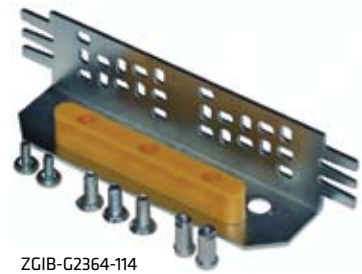

Door Gibs

Door gibs

Part Number	Size and Description
ZGIB-G1532-1	Door gib, adjustable, 15/32" white nylon gib, 1" chassis
ZGIB-G1532-118	Door gib, adjustable, 15/32" white nylon gib, 11/8" chassis
ZGIB-G1532-114	Door gib, adjustable, 15/32" white nylon gib, 11/4" chassis

ZGIB-G1532-118

Part Number	Size and Description
ZGIB-G2364-1	Door gib, adjustable, 23/64" yellow nylon gib, 1" chassis
ZGIB-G2364-118	Door gib, adjustable, 23/64" yellow nylon gib, 11/8" chassis
ZGIB-G2364-114	Door gib, adjustable, 23/64" yellow nylon gib, 11/4" chassis

ZGIB-G2364-114

Part Number	Size and Description
ZGIB-G716-1	Door gib, adjustable, 7/16" black nylon gib, 1" chassis
ZGIB-G716-118	Door gib, adjustable, 7/16" black nylon gib, 11/8" chassis
ZGIB-G716-114	Door gib, adjustable, 7/16" black nylon gib, 11/4" chassis

ZGIB-G716-114

Part Number	Size and Description
ZGIB-G12-1	Door gib, adjustable, 1/2" blue nylon gib, 1" chassis
ZGIB-G12-118	Door gib, adjustable, 1/2" blue nylon gib, 11/8" chassis
ZGIB-G12-114	Door gib, adjustable, 1/2" blue nylon gib, 11/4" chassis